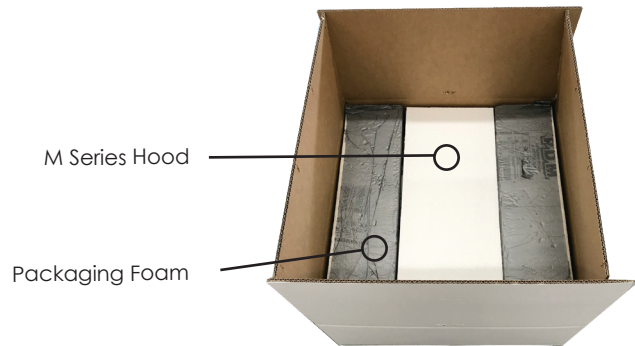

Shipping Details:

Mseries

- Quantity: 2
- Weight: 21 lbs (Hood Container) 38 lbs (Base Container)
- Shipping Method: UPS Ground
- Container: Cardboard Box
- Unpacking Hints: Carefully cut packaging tape to avoid cutting interior contents.
- Helpful Tip: Your M Series will arrive in two separate packages, one for the hood portion and another box for the base, please check off items on this sheet as you empty contents.

Dimension:
24.25" W x 20.5" L x 12.25" H

Dimension:
25.25" W x 24" L x 10.5" H