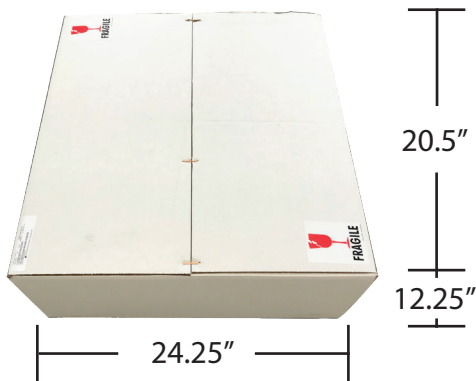

Shipping Details:

Mseries

- Quantity: 2
- Weight: 21 lbs (Hood Container) 38 lbs (Base Container)
- Shipping Method: UPS Ground
- Container: Cardboard Box
- Unpacking Hints: Carefully cut packaging tape to avoid cutting interior contents.
- Helpful Tip: Your M Series will arrive in two separate packages, one for the hood portion and another box for the base, please check off items on this sheet as you empty contents.

Dimension:
24.25" W x 20.5" L x 12.25" H

Dimension:
25.25" W x 24" L x 10.5" H