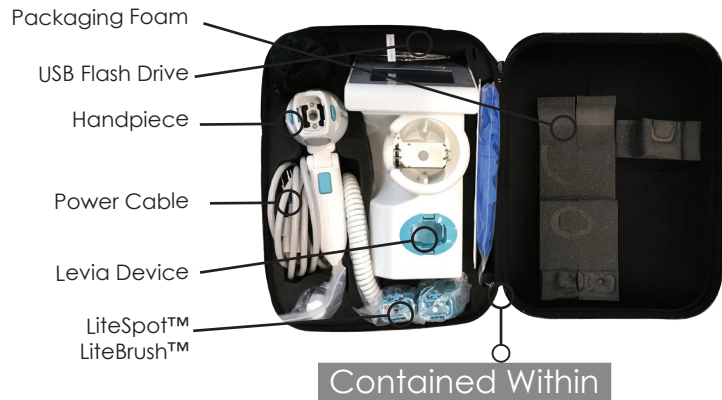

# Shipping Details:

levia<sup>®</sup>

- Weight: 15 lbs
- Shipping Method: UPS Ground
- Container: Cardboard Box
- Unpacking Hints: Carefully cut packaging tape to avoid cutting interior contents. Contents may have come loose during shipping. Please take caution when opening your Levia case.
- Helpful Tip: Check off items on this sheet as you empty contents.

Dimensions:  
16.25" W x 20.25" L x 14.5" H